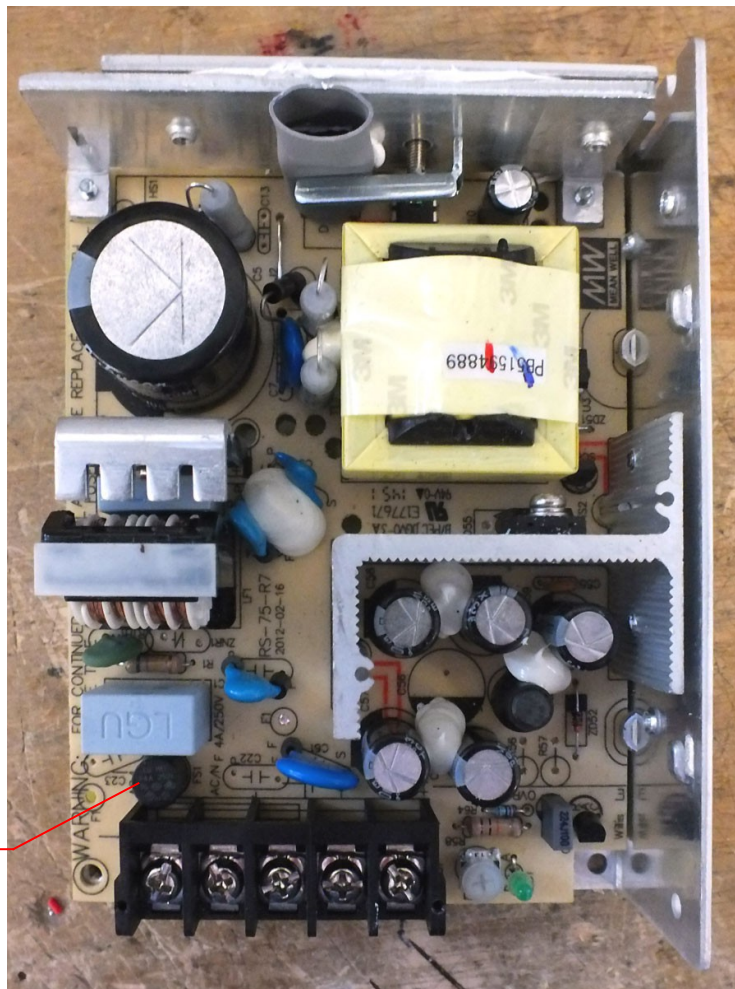

Title:	<b>Fuse Power-Supply LPX- LPR_Series</b>			ID:
				146
13.10.16	Response:	Model:	Author:	
		-	CMa	

## ***Fuse Power Supply PlateHotels LPX-, LPR Series***

Power of unit und disconnect unit for power prior working on the electricals of the unit.

There is a fuse located inside the power supply. To access the fuse the power supply must be opened. The fuse is located close to the connector block.

PDB mounted  
Internal Fuse  
F4A / 250V